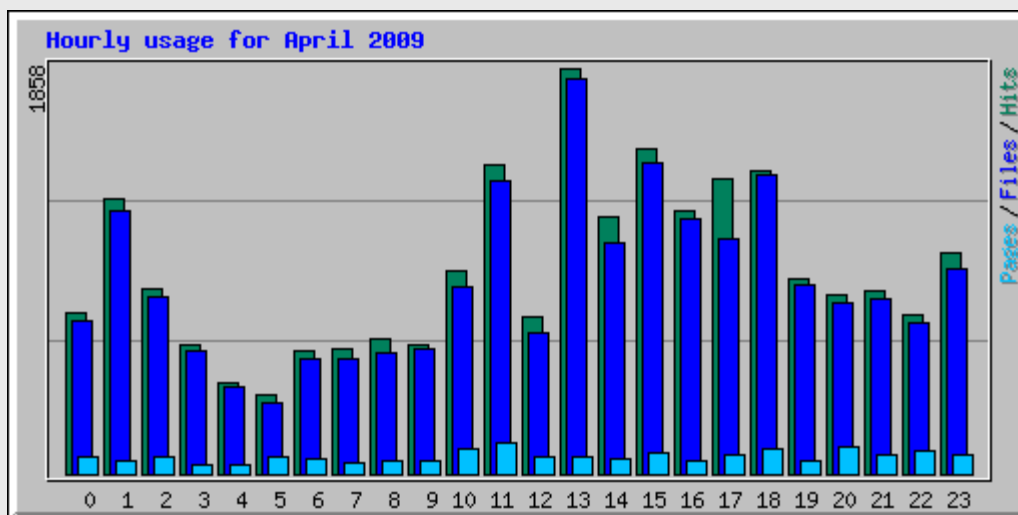

24	990	4.43%	963	4.59%	67	3.48%	32	3.59%	41	6.32%	476781	3.60%
25	625	2.80%	546	2.60%	45	2.33%	32	3.59%	46	7.09%	628406	4.74%
26	649	2.90%	631	3.01%	34	1.76%	17	1.91%	29	4.47%	497804	3.75%
27	708	3.17%	695	3.31%	34	1.76%	16	1.79%	29	4.47%	405764	3.06%
28	1474	6.60%	1071	5.10%	42	2.18%	30	3.36%	84	12.94%	424983	3.20%
29	972	4.35%	914	4.35%	69	3.58%	25	2.80%	42	6.47%	544248	4.10%
30	668	2.99%	653	3.11%	57	2.96%	29	3.25%	38	5.86%	600602	4.53%

Hourly Statistics for April 2009												
Hour	Hits			Files			Pages			KBytes		
	Avg	Total		Avg	Total		Avg	Total		Avg	Total	
0	24	739	3.31%	23	699	3.33%	2	80	4.15%	24717	741511	5.59%
1	41	1254	5.61%	40	1200	5.72%	1	55	2.85%	23686	710593	5.36%
2	28	843	3.77%	27	812	3.87%	2	82	4.25%	25645	769352	5.80%
3	19	590	2.64%	18	563	2.68%	1	37	1.92%	21896	656879	4.95%
4	13	415	1.86%	13	394	1.88%	1	45	2.33%	17723	531676	4.01%
5	12	361	1.62%	10	328	1.56%	2	74	3.84%	12682	380472	2.87%
6	18	560	2.51%	17	522	2.49%	2	65	3.37%	14375	431253	3.25%
7	18	568	2.54%	17	530	2.53%	1	52	2.70%	15244	457320	3.45%
8	20	614	2.75%	18	557	2.65%	1	58	3.01%	13720	411612	3.10%
9	19	591	2.64%	18	568	2.71%	1	57	2.96%	9170	275106	2.07%
10	31	931	4.17%	28	854	4.07%	3	118	6.12%	11841	355219	2.68%
11	47	1418	6.34%	44	1338	6.37%	4	142	7.37%	20104	603118	4.55%
12	23	716	3.20%	21	649	3.09%	2	76	3.94%	15117	453525	3.42%
13	61	1858	8.31%	60	1811	8.63%	2	75	3.89%	11805	354155	2.67%
14	39	1179	5.28%	35	1059	5.05%	2	73	3.79%	11105	333162	2.51%
15	49	1490	6.67%	47	1427	6.80%	3	97	5.03%	12881	386419	2.91%
16	40	1203	5.38%	38	1168	5.56%	2	64	3.32%	18494	554806	4.18%
17	44	1346	6.02%	35	1077	5.13%	3	91	4.72%	19791	593716	4.48%
18	46	1390	6.22%	45	1364	6.50%	3	117	6.07%	21013	630382	4.75%
19	29	889	3.98%	28	862	4.11%	2	64	3.32%	22252	667550	5.03%
20	27	815	3.65%	26	782	3.73%	4	125	6.48%	21278	638347	4.81%