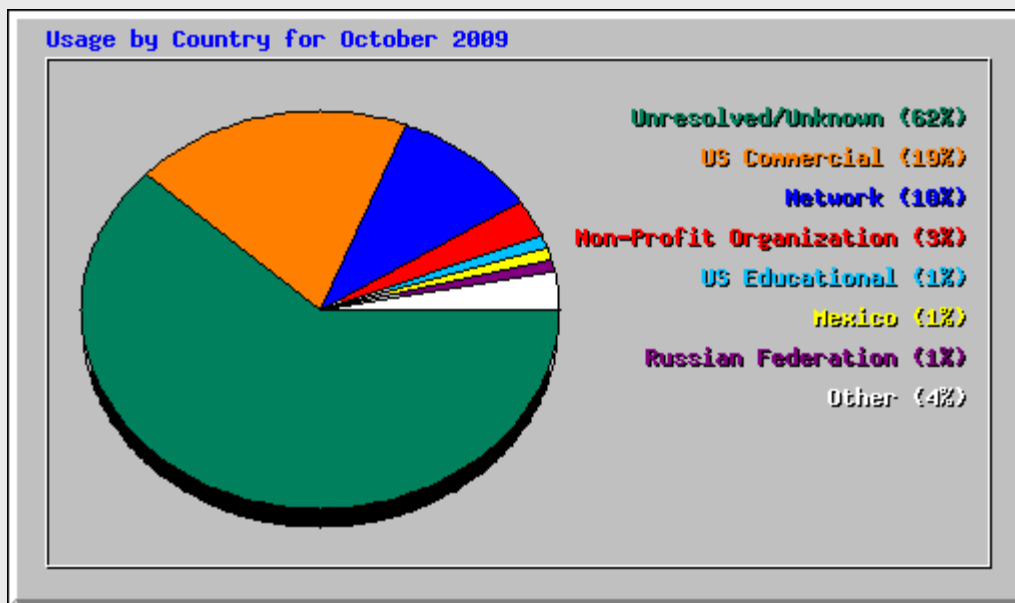

5	217	1.96%	Mozilla/4.0 (compatible; MSIE 6.0; Windows NT 5.1; MYIE2 0.3)
6	217	1.96%	Mozilla/5.0 (compatible; Googlebot/2.1; +http://www.google.co
7	208	1.88%	Mozilla/4.0 (compatible; MSIE 7.0; Windows NT 5.1)
8	201	1.82%	Mozilla/4.0 (compatible; MSIE 8.0; Windows NT 5.1; Trident/4.
9	170	1.54%	Mozilla/4.0 (compatible; MSIE 6.0; Windows NT 5.0)
10	149	1.35%	Mozilla/4.0 (compatible; MSIE 6.0; Windows NT 5.1; SV1; Maxth
11	144	1.30%	Mozilla/5.0 (Macintosh; U; Intel Mac OS X 10.5; en-US; rv:1.9
12	144	1.30%	Mozilla/5.0 (Macintosh; U; Intel Mac OS X 10_5_8; en-us) Appl
13	137	1.24%	MLBot (www.metadatalabs.com/mlbot)
14	136	1.23%	Mozilla/5.0 (Windows; U; Windows NT 6.0; en-US; rv:1.9.1.3) G
15	126	1.14%	Mozilla/4.0 (compatible; MSIE 8.0; Windows NT 6.0; Trident/4.

Top 30 of 47 Total Countries							
#	Hits		Files		KBytes		Country
1	6871	62.11%	6415	66.70%	14652807	81.32%	Unresolved/Unknown
2	2083	18.83%	1571	16.33%	494266	2.74%	US Commercial
3	1100	9.94%	877	9.12%	332454	1.84%	Network
4	337	3.05%	188	1.95%	471162	2.61%	Non-Profit Organization
5	85	0.77%	85	0.88%	563801	3.13%	US Educational
6	85	0.77%	84	0.87%	404360	2.24%	Mexico
7	80	0.72%	61	0.63%	85850	0.48%	Russian Federation
8	42	0.38%	39	0.41%	179132	0.99%	Brazil
9	35	0.32%	32	0.33%	19206	0.11%	Argentina
10	34	0.31%	34	0.35%	168821	0.94%	China
11	34	0.31%	31	0.32%	102943	0.57%	Germany
12	31	0.28%	27	0.28%	275	0.00%	Australia
13	30	0.27%	28	0.29%	62641	0.35%	Italy
14	17	0.15%	15	0.16%	20896	0.12%	United Kingdom
15	16	0.14%	13	0.14%	6877	0.04%	India
16	16	0.14%	13	0.14%	4811	0.03%	Sweden