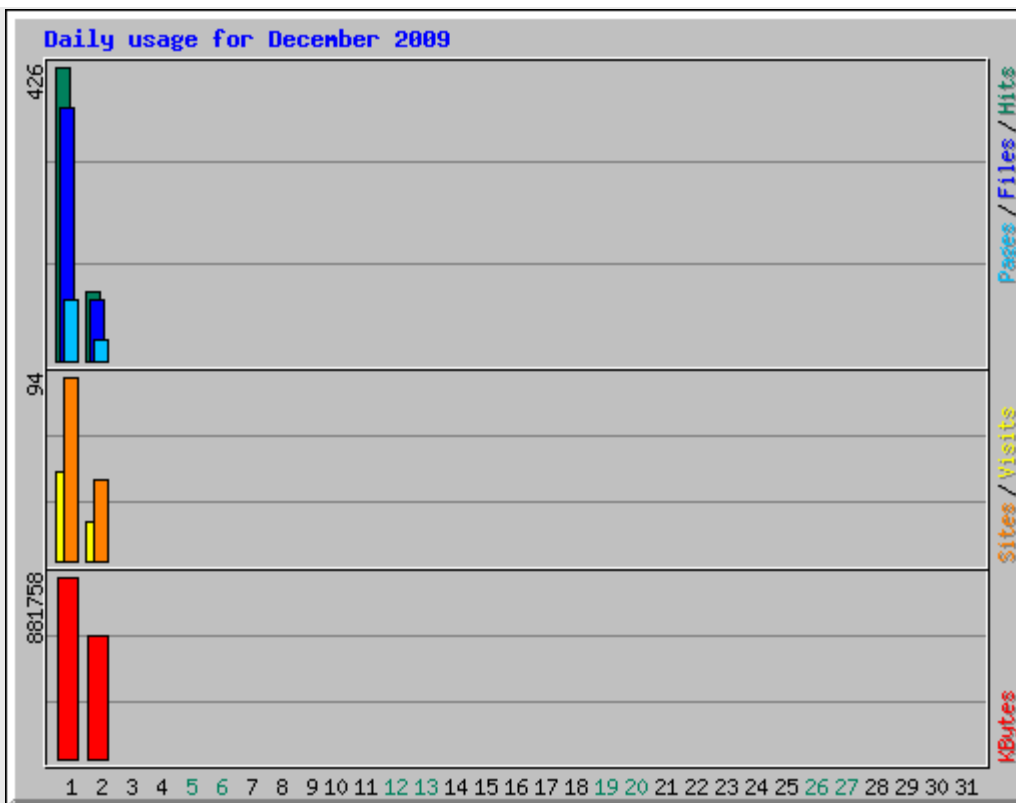

Daily Statistics for December 2009																		
Day	Hits			Files			Pages			Visits			Sites			KBytes		
1	426	80.99%	367	80.66%	87	75.00%	45	69.23%	94	78.99%	881758	59.50%						
2	100	19.01%	88	19.34%	29	25.00%	20	30.77%	41	34.45%	600118	40.50%