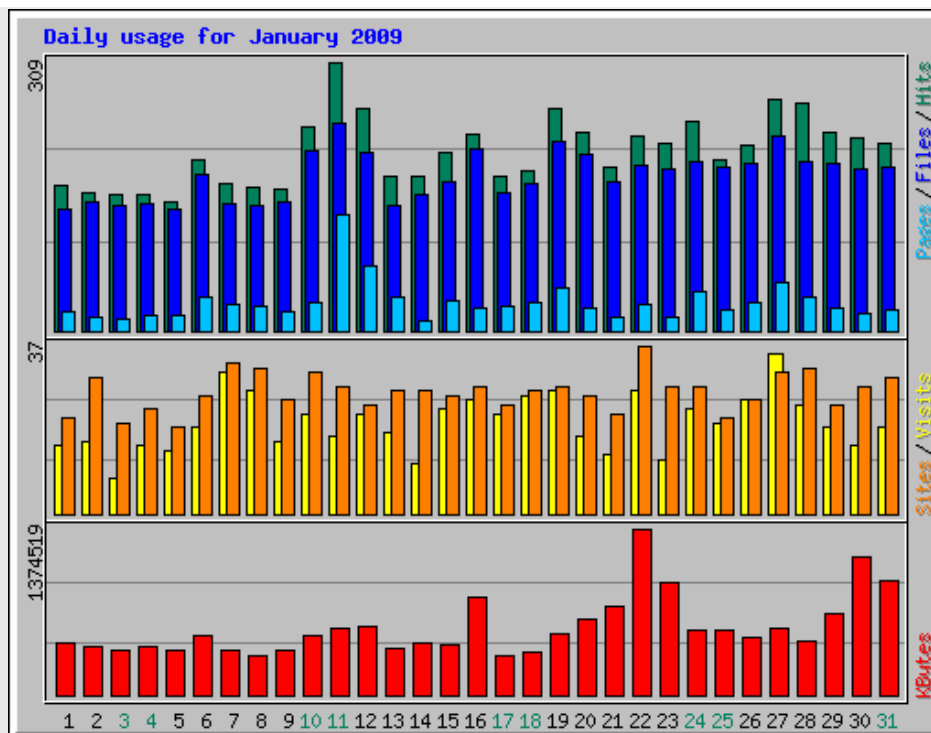

Daily Statistics for January 2009												
Day	Hits		Files		Pages		Visits		Sites		KBytes	
1	167	2.62%	140	2.53%	23	2.25%	15	2.41%	21	5.48%	431494	2.49%
2	159	2.49%	148	2.68%	16	1.56%	16	2.57%	30	7.83%	405471	2.34%
3	156	2.44%	143	2.59%	13	1.27%	8	1.29%	20	5.22%	373907	2.16%
4	157	2.46%	146	2.64%	18	1.76%	15	2.41%	23	6.01%	396434	2.29%
5	149	2.33%	139	2.51%	18	1.76%	14	2.25%	19	4.96%	376218	2.17%
6	196	3.07%	180	3.26%	38	3.71%	19	3.05%	26	6.79%	487164	2.81%
7	169	2.65%	146	2.64%	31	3.03%	31	4.98%	33	8.62%	372348	2.15%
8	166	2.60%	145	2.62%	29	2.83%	27	4.34%	32	8.36%	319825	1.85%
9	162	2.54%	149	2.70%	22	2.15%	16	2.57%	25	6.53%	370688	2.14%
10	234	3.67%	208	3.76%	33	3.23%	22	3.54%	31	8.09%	486329	2.81%
11	309	4.84%	239	4.32%	134	13.10%	17	2.73%	28	7.31%	552162	3.19%
12	255	4.00%	204	3.69%	74	7.23%	22	3.54%	24	6.27%	571564	3.30%
13	177	2.77%	144	2.60%	38	3.71%	18	2.89%	27	7.05%	382670	2.21%
14	177	2.77%	157	2.84%	11	1.08%	11	1.77%	27	7.05%	424201	2.45%
15	206	3.23%	172	3.11%	34	3.32%	23	3.70%	26	6.79%	409583	2.36%
16	227	3.56%	210	3.80%	26	2.54%	25	4.02%	28	7.31%	815016	4.71%
17	178	2.79%	159	2.88%	28	2.74%	22	3.54%	24	6.27%	318355	1.84%
18	183	2.87%	169	3.06%	32	3.13%	26	4.18%	27	7.05%	351599	2.03%
19	256	4.01%	217	3.93%	49	4.79%	27	4.34%	28	7.31%	511701	2.95%
20	229	3.59%	203	3.67%	26	2.54%	17	2.73%	26	6.79%	625649	3.61%
21	188	2.95%	172	3.11%	15	1.47%	13	2.09%	22	5.74%	734424	4.24%
22	224	3.51%	190	3.44%	30	2.93%	27	4.34%	37	9.66%	1374519	7.94%
23	215	3.37%	187	3.38%	16	1.56%	12	1.93%	28	7.31%	928054	5.36%
24	241	3.78%	194	3.51%	46	4.50%	23	3.70%	28	7.31%	542326	3.13%
25	197	3.09%	188	3.40%	25	2.44%	20	3.22%	21	5.48%	537460	3.10%
26	214	3.35%	193	3.49%	32	3.13%	25	4.02%	25	6.53%	473869	2.74%
27	265	4.15%	224	4.05%	55	5.38%	35	5.63%	31	8.09%	547528	3.16%
		4.11%		3.51%		3.81%		3.86%		8.36%		2.56%