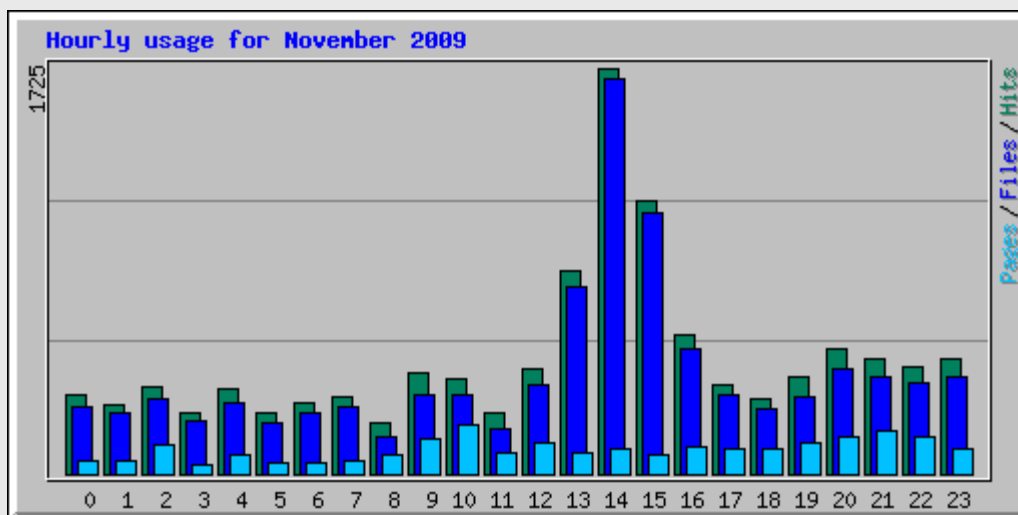

24	353	3.02%	316	3.08%	86	3.45%	39	3.40%	69	5.83%	519230	2.58%
25	273	2.34%	246	2.40%	31	1.24%	22	1.92%	59	4.98%	830420	4.13%
26	322	2.76%	294	2.87%	30	1.20%	21	1.83%	62	5.24%	1055575	5.25%
27	383	3.28%	340	3.32%	80	3.21%	41	3.57%	72	6.08%	533911	2.66%
28	344	2.94%	307	3.00%	74	2.97%	42	3.66%	73	6.17%	539144	2.68%
29	359	3.07%	306	2.99%	106	4.25%	48	4.18%	69	5.83%	527225	2.62%
30	428	3.66%	383	3.74%	74	2.97%	45	3.92%	97	8.19%	628721	3.13%

Hourly Statistics for November 2009												
Hour	Hits			Files			Pages			KBytes		
	Avg	Total		Avg	Total		Avg	Total		Avg	Total	
0	11	337	2.88%	9	281	2.74%	1	57	2.29%	39225	1176745	5.86%
1	9	296	2.53%	8	256	2.50%	1	53	2.13%	43007	1290214	6.42%
2	12	372	3.18%	10	316	3.08%	4	126	5.05%	40499	1214976	6.05%
3	8	262	2.24%	7	222	2.17%	1	41	1.64%	40094	1202830	5.98%
4	12	362	3.10%	10	300	2.93%	2	84	3.37%	43465	1303956	6.49%
5	8	256	2.19%	7	220	2.15%	1	48	1.93%	38523	1155695	5.75%
6	10	301	2.58%	8	263	2.57%	1	44	1.76%	41388	1241650	6.18%
7	10	325	2.78%	9	282	2.75%	1	53	2.13%	30811	924332	4.60%
8	7	216	1.85%	5	159	1.55%	2	80	3.21%	11625	348761	1.74%
9	14	425	3.64%	11	338	3.30%	4	148	5.94%	13059	391770	1.95%
10	13	403	3.45%	11	335	3.27%	7	211	8.46%	1956	58681	0.29%
11	8	262	2.24%	6	193	1.88%	3	90	3.61%	1378	41327	0.21%
12	15	450	3.85%	12	379	3.70%	4	133	5.33%	40041	1201226	5.98%
13	28	864	7.40%	26	794	7.75%	3	93	3.73%	48378	1451335	7.22%
14	57	1725	14.77%	55	1675	16.35%	3	103	4.13%	22669	680083	3.38%
15	38	1161	9.94%	37	1110	10.83%	2	80	3.21%	17824	534732	2.66%
16	19	593	5.08%	17	528	5.15%	3	112	4.49%	3545	106358	0.53%
17	12	381	3.26%	11	332	3.24%	3	105	4.21%	1091	32731	0.16%
18	10	318	2.72%	9	275	2.68%	3	104	4.17%	15384	461526	2.30%
19	13	411	3.52%	10	328	3.20%	4	129	5.17%	28808	864254	4.30%
20	17	528	4.52%	15	450	4.39%	5	154	6.18%	31738	952129	4.74%