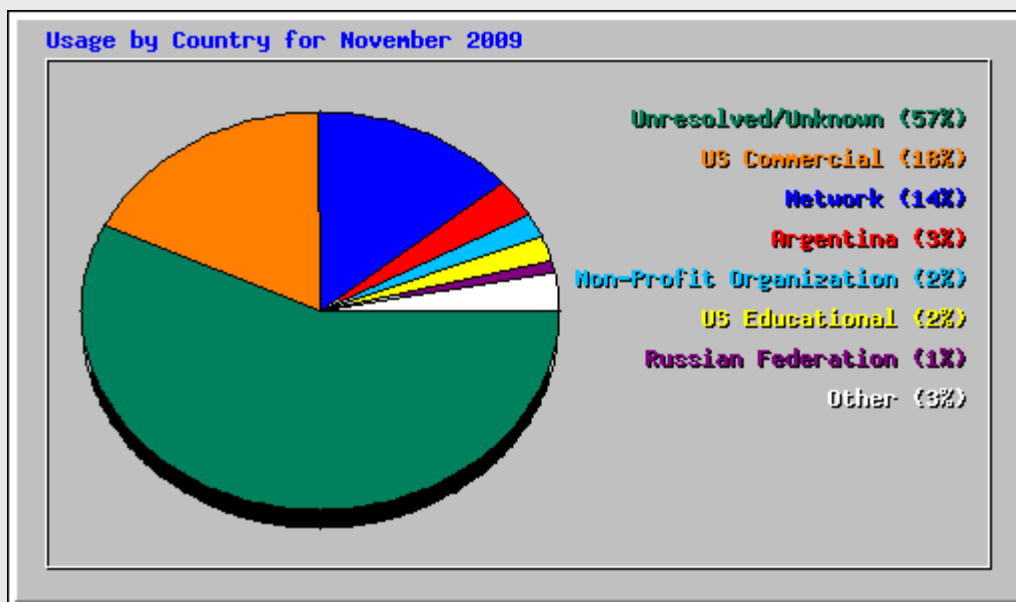

6	289	2.47%	MLBot (www.metadatalabs.com/mlbot)
7	209	1.79%	Mozilla/4.0 (compatible; MSIE 8.0; Windows NT 5.1; Trident/4.
8	192	1.64%	Mozilla/5.0 (compatible; Yahoo! Slurp/3.0; http://help.yahoo.
9	164	1.40%	Mozilla/4.0 (compatible; MSIE 7.0; Windows NT 5.1)
10	160	1.37%	Mozilla/4.0 (compatible; MSIE 8.0; Windows NT 6.0; Trident/4.
11	157	1.34%	Baiduspider+(+http://www.baidu.com/search/spider.htm)
12	126	1.08%	Mozilla/4.0 (compatible; MSIE 6.0; Windows NT 5.1; SV1; Maxth
13	122	1.04%	Mozilla/4.0 (compatible; MSIE 6.0; Windows NT 5.0)
14	122	1.04%	Mozilla/5.0 (compatible; Googlebot/2.1; +http://www.google.co
15	97	0.83%	Mozilla/4.0 (compatible; MSIE 7.0; Windows NT 5.1; .NET CLR 1

Top 30 of 50 Total Countries							
#	Hits		Files		KBytes		Country
1	6643	56.87%	6213	60.63%	17472446	86.94%	Unresolved/Unknown
2	2124	18.18%	1657	16.17%	423439	2.11%	US Commercial
3	1611	13.79%	1323	12.91%	223874	1.11%	Network
4	310	2.65%	307	3.00%	71531	0.36%	Argentina
5	187	1.60%	80	0.78%	204244	1.02%	Non-Profit Organization
6	180	1.54%	166	1.62%	506711	2.52%	US Educational
7	107	0.92%	65	0.63%	33182	0.17%	Russian Federation
8	54	0.46%	54	0.53%	317616	1.58%	Brazil
9	54	0.46%	39	0.38%	382	0.00%	Nicaragua
10	36	0.31%	35	0.34%	122679	0.61%	China
11	33	0.28%	25	0.24%	7264	0.04%	Italy
12	26	0.22%	24	0.23%	74543	0.37%	Germany
13	26	0.22%	23	0.22%	239	0.00%	Netherlands
14	25	0.21%	25	0.24%	146992	0.73%	Mexico
15	19	0.16%	17	0.17%	30178	0.15%	Czech Republic
16	17	0.15%	16	0.16%	24823	0.12%	Norway
17	17	0.15%	14	0.14%	13899	0.07%	Turkey