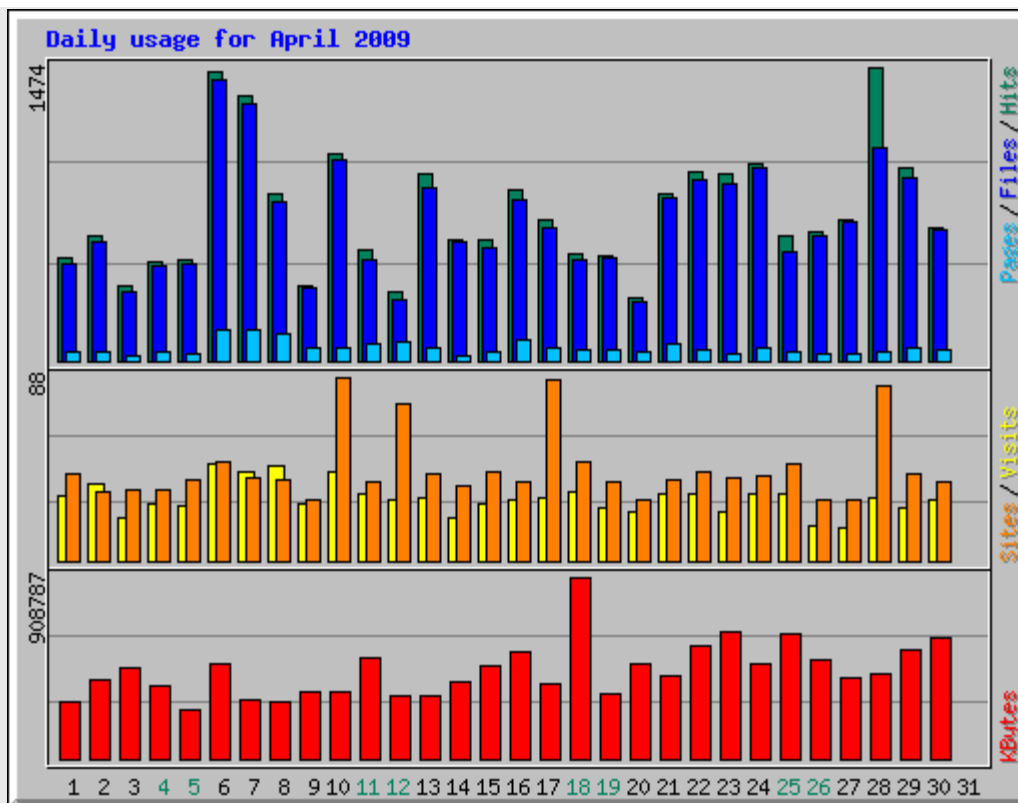

Daily Statistics for April 2009												
Day	Hits		Files		Pages		Visits		Sites		KBytes	
1	513	2.30%	485	2.31%	41	2.13%	31	3.48%	42	6.47%	283634	2.14%
2	628	2.81%	601	2.86%	43	2.23%	37	4.15%	33	5.08%	392549	2.96%
3	377	1.69%	342	1.63%	29	1.50%	21	2.35%	34	5.24%	449835	3.39%
4	494	2.21%	475	2.26%	50	2.59%	27	3.03%	34	5.24%	368085	2.78%
5	507	2.27%	490	2.33%	36	1.87%	26	2.91%	39	6.01%	245757	1.85%
6	1453	6.50%	1406	6.70%	156	8.09%	46	5.16%	47	7.24%	473400	3.57%
7	1329	5.95%	1289	6.14%	151	7.83%	43	4.82%	40	6.16%	292977	2.21%
8	834	3.73%	802	3.82%	136	7.05%	45	5.04%	39	6.01%	285460	2.15%
9	378	1.69%	365	1.74%	62	3.22%	27	3.03%	29	4.47%	337979	2.55%
10	1034	4.63%	1008	4.80%	61	3.16%	43	4.82%	88	13.56%	330992	2.50%
11	557	2.49%	509	2.43%	84	4.36%	32	3.59%	38	5.86%	501264	3.78%
12	344	1.54%	305	1.45%	97	5.03%	29	3.25%	75	11.56%	311998	2.35%
13	938	4.20%	867	4.13%	63	3.27%	30	3.36%	42	6.47%	315543	2.38%
14	611	2.73%	592	2.82%	26	1.35%	21	2.35%	36	5.55%	387082	2.92%
15	607	2.72%	568	2.71%	43	2.23%	27	3.03%	43	6.63%	466960	3.52%
16	862	3.86%	811	3.86%	101	5.24%	29	3.25%	38	5.86%	539083	4.06%
17	706	3.16%	668	3.18%	64	3.32%	30	3.36%	87	13.41%	373602	2.82%
18	535	2.39%	506	2.41%	51	2.65%	33	3.70%	47	7.24%	908787	6.85%
19	527	2.36%	512	2.44%	57	2.96%	25	2.80%	38	5.86%	329304	2.48%
20	315	1.41%	300	1.43%	42	2.18%	23	2.58%	29	4.47%	477527	3.60%
21	836	3.74%	817	3.89%	88	4.56%	32	3.59%	39	6.01%	412833	3.11%
22	943	4.22%	907	4.32%	60	3.11%	32	3.59%	43	6.63%	564323	4.26%
23	936	4.19%	891	4.25%	39	2.02%	23	2.58%	40	6.16%	634162	4.78%