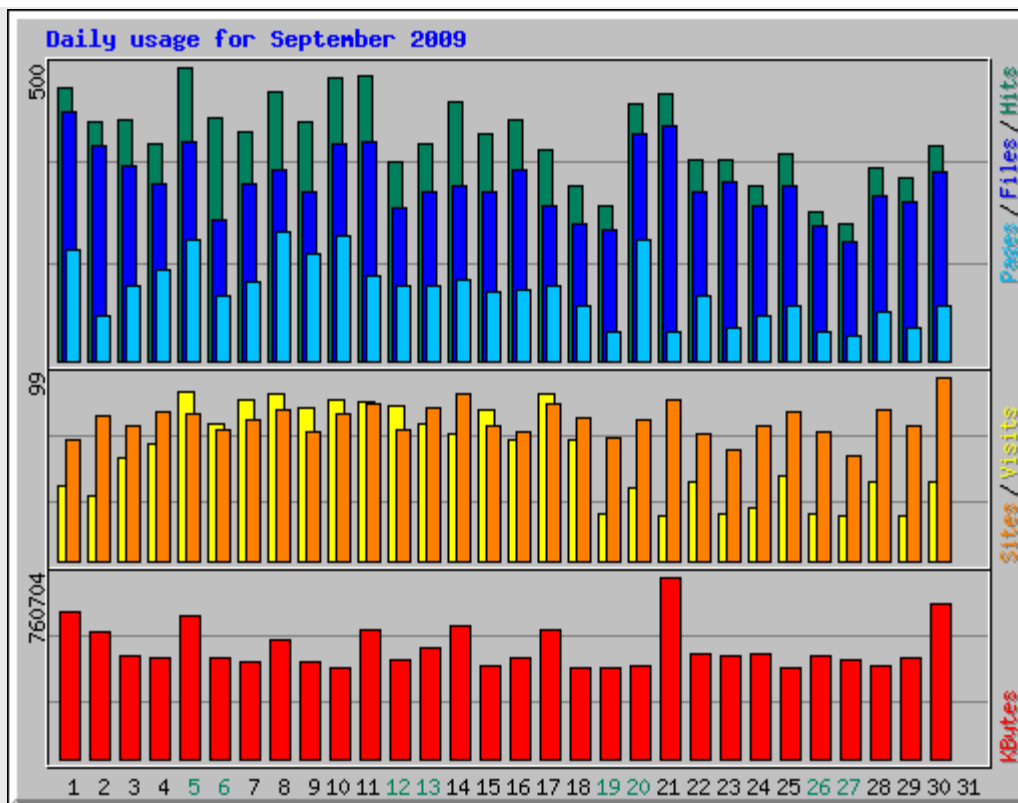

Daily Statistics for September 2009												
Day	Hits		Files		Pages		Visits		Sites		KBytes	
1	463	4.08%	422	4.63%	189	5.28%	40	2.35%	65	6.16%	613219	4.40%
2	406	3.57%	366	4.02%	78	2.18%	35	2.06%	78	7.39%	527907	3.79%
3	410	3.61%	331	3.63%	128	3.57%	55	3.23%	73	6.91%	430104	3.09%
4	369	3.25%	302	3.32%	156	4.36%	63	3.70%	80	7.58%	420692	3.02%
5	500	4.40%	372	4.09%	206	5.75%	91	5.34%	79	7.48%	599869	4.30%
6	412	3.63%	240	2.64%	109	3.04%	74	4.35%	71	6.72%	418677	3.00%
7	389	3.42%	300	3.29%	134	3.74%	87	5.11%	76	7.20%	405426	2.91%
8	457	4.02%	325	3.57%	219	6.12%	90	5.28%	81	7.67%	498973	3.58%
9	405	3.57%	286	3.14%	181	5.05%	82	4.82%	69	6.53%	402402	2.89%
10	480	4.23%	368	4.04%	212	5.92%	87	5.11%	79	7.48%	378357	2.72%
11	485	4.27%	371	4.07%	146	4.08%	86	5.05%	84	7.95%	543223	3.90%
12	338	2.98%	261	2.87%	129	3.60%	83	4.87%	70	6.63%	412223	2.96%
13	370	3.26%	289	3.17%	129	3.60%	74	4.35%	82	7.77%	466197	3.35%
14	440	3.87%	298	3.27%	138	3.85%	68	3.99%	90	8.52%	555006	3.98%
15	387	3.41%	288	3.16%	118	3.30%	81	4.76%	73	6.91%	390024	2.80%
16	410	3.61%	325	3.57%	122	3.41%	65	3.82%	69	6.53%	425360	3.05%
17	359	3.16%	263	2.89%	128	3.57%	90	5.28%	84	7.95%	538487	3.86%
18	298	2.62%	233	2.56%	93	2.60%	65	3.82%	77	7.29%	377091	2.71%
19	265	2.33%	223	2.45%	49	1.37%	25	1.47%	66	6.25%	383383	2.75%
20	436	3.84%	385	4.23%	207	5.78%	39	2.29%	76	7.20%	389916	2.80%
21	454	4.00%	399	4.38%	51	1.42%	24	1.41%	87	8.24%	760704	5.46%
22	341	3.00%	288	3.16%	110	3.07%	42	2.47%	68	6.44%	438865	3.15%
23	343	3.02%	303	3.33%	55	1.54%	25	1.47%	60	5.68%	430589	3.09%