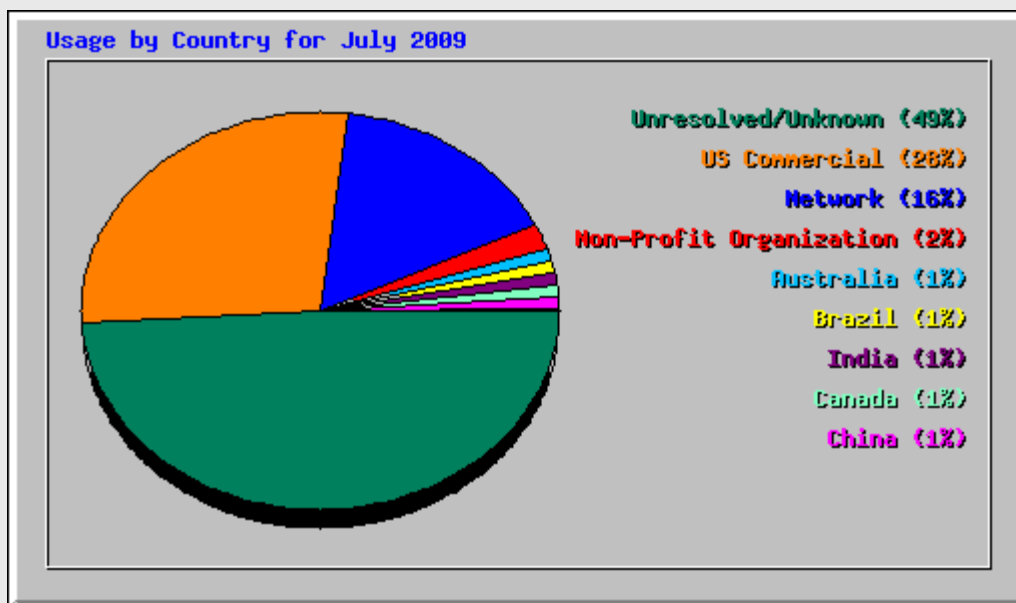

1	3629	32.39%	Mozilla/4.0 (compatible; MSIE 6.0; Windows NT 5.1; SV1)
2	714	6.37%	Mozilla/4.0 (compatible; MSIE 6.0; Windows NT 5.1)
3	676	6.03%	MLBot (www.metadatalabs.com/mlbot)
4	402	3.59%	Mozilla/5.0 (compatible; Googlebot/2.1; +http://www.google.co
5	387	3.45%	Mozilla/4.0 (compatible; MSIE 6.0; Windows NT 5.1; SV1; .NET
6	294	2.62%	Mozilla/5.0 (Macintosh; U; Intel Mac OS X 10_5_7; en-us) Appl
7	282	2.52%	Mozilla/5.0 (Windows; U; Windows NT 5.1; en-US; rv:1.9.0.11)
8	228	2.04%	Mozilla/5.0 (Macintosh; U; Intel Mac OS X 10.5; en-US; rv:1.9
9	218	1.95%	Mozilla/4.0 (compatible; MSIE 7.0; Windows NT 5.1)
10	196	1.75%	Sosospider+(+http://help.soso.com/web spider htm)
11	144	1.29%	Mozilla/5.0 (Macintosh; U; Intel Mac OS X 10.4; en-US; rv:1.9
12	139	1.24%	Mozilla/5.0 (Macintosh; U; Intel Mac OS X 10_5_6; en-us) Appl
13	131	1.17%	Mozilla/4.0 (compatible; MSIE 6.0; Windows NT 5.2; SV1; .NET
14	128	1.14%	Mozilla/4.0 (compatible; MSIE 8.0; Windows NT 5.1; Trident/4.
15	105	0.94%	NSPlayer/10.0.0.4066 WMFSDK/10.0

Top 30 of 31 Total Countries							
#	Hits		Files		KBytes		Country
1	5456	48.70%	5042	53.51%	10213853	83.31%	Unresolved/Unknown
2	3141	28.04%	2444	25.94%	731026	5.96%	US Commercial
3	1757	15.68%	1396	14.81%	209498	1.71%	Network
4	264	2.36%	133	1.41%	479757	3.91%	Non-Profit Organization
5	84	0.75%	77	0.82%	6062	0.05%	Australia
6	70	0.62%	66	0.70%	91173	0.74%	Brazil
7	70	0.62%	57	0.60%	7751	0.06%	India
8	62	0.55%	53	0.56%	927	0.01%	Canada
9	57	0.51%	55	0.58%	210936	1.72%	China
10	54	0.48%	47	0.50%	12752	0.10%	Argentina
11	34	0.30%	31	0.33%	14221	0.12%	Germany
12	27	0.24%	24	0.25%	442	0.00%	Israel