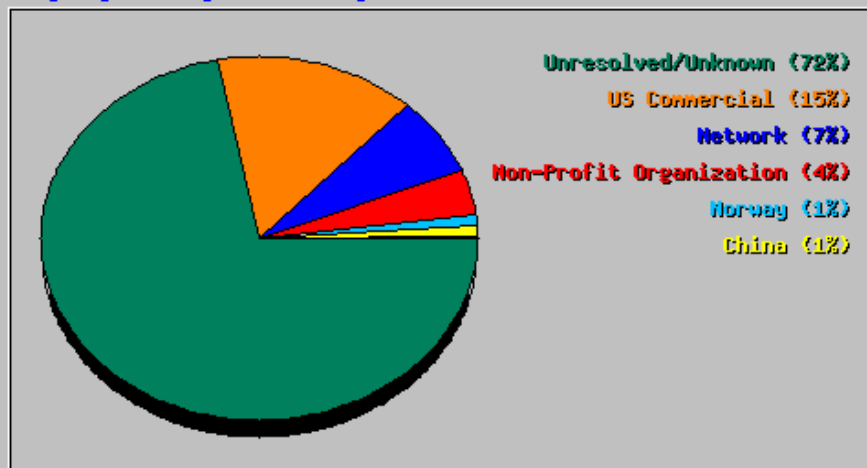

Usage by Country for January 2009

Top 21 of 21 Total Countries

#	Hits		Files		KBytes		Country
1	4588	71.89%	4507	81.53%	16026756	92.54%	Unresolved/Unknown
2	937	14.68%	674	12.19%	529967	3.06%	US Commercial
3	417	6.53%	198	3.58%	117117	0.68%	Network
4	249	3.90%	132	2.39%	424790	2.45%	Non-Profit Organization
5	70	1.10%	47	0.85%	84	0.00%	Norway
6	63	0.99%	61	1.10%	168840	0.97%	China
7	14	0.22%	11	0.20%	13860	0.08%	Poland
8	11	0.17%	10	0.18%	13	0.00%	Italy
9	8	0.13%	4	0.07%	29	0.00%	Seychelles
10	7	0.11%	5	0.09%	10	0.00%	Mexico
11	3	0.05%	2	0.04%	9	0.00%	Brazil
12	3	0.05%	3	0.05%	22331	0.13%	France
13	2	0.03%	1	0.02%	7	0.00%	Germany
14	2	0.03%	1	0.02%	7	0.00%	Portugal
15	2	0.03%	1	0.02%	7	0.00%	Russian Federation
16	1	0.02%	1	0.02%	5140	0.03%	US Educational
17	1	0.02%	1	0.02%	7	0.00%	Australia
18	1	0.02%	1	0.02%	5018	0.03%	Hong Kong
19	1	0.02%	1	0.02%	5140	0.03%	Ireland
20	1	0.02%	1	0.02%	7	0.00%	India
21	1	0.02%	1	0.02%	7	0.00%	Malaysia