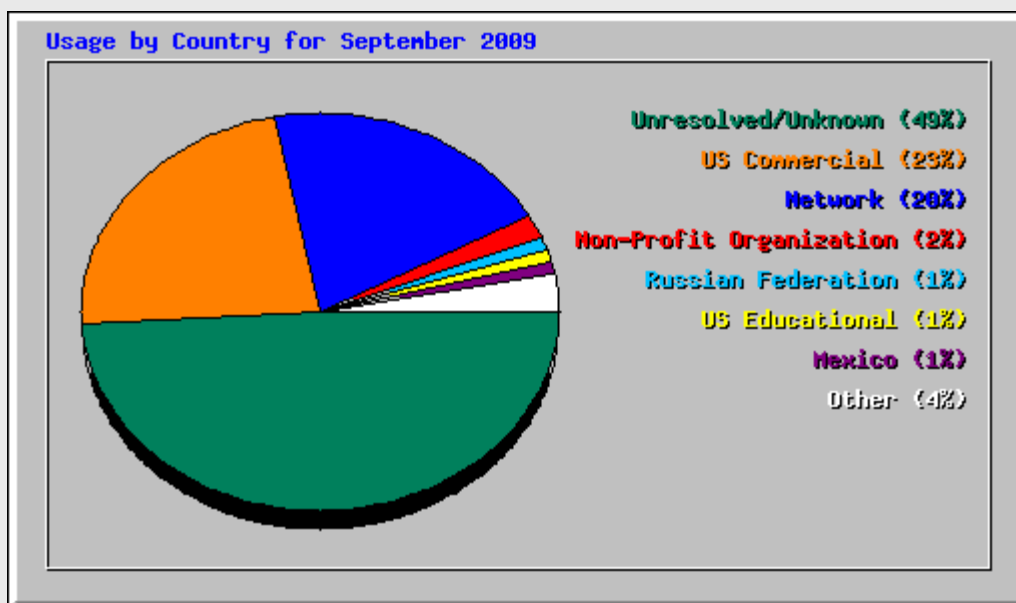

4	607	5.34%	Mozilla/4.0 (compatible; MSIE 6.0; Windows NT 5.1)
5	548	4.82%	Mozilla/4.0 (compatible; MSIE 6.0; Windows NT 5.1; SV1; .NET
6	255	2.25%	Mozilla/5.0 (Macintosh; U; Intel Mac OS X 10_5_7; en-us) Appl
7	209	1.84%	Mozilla/5.0 (Macintosh; U; Intel Mac OS X 10_5_8; en-us) Appl
8	204	1.80%	Mozilla/5.0 (compatible; Googlebot/2.1; +http://www.google.co
9	195	1.72%	Mozilla/5.0 (Macintosh; U; Intel Mac OS X 10.5; en-US; rv:1.9
10	191	1.68%	Mozilla/4.0 (compatible; MSIE 7.0; Windows NT 5.1)
11	149	1.31%	Mozilla/4.0 (compatible; MSIE 6.0; Windows NT 5.1; SV1; Maxth
12	134	1.18%	Mozilla/4.0 (compatible; MSIE 6.0; Windows NT 5.0)
13	115	1.01%	Mozilla/5.0 (compatible; Yahoo! Slurp/3.0; http://help.yahoo.
14	105	0.92%	WordPress/2.8.3; http://dwords.com/wordpress
15	101	0.89%	Mozilla/4.0 (compatible; MSIE 6.0)

Top 30 of 48 Total Countries							
#	Hits		Files		KBytes		Country
1	5511	48.52%	5176	56.84%	10485926	75.25%	Unresolved/Unknown
2	2659	23.41%	2127	23.36%	548780	3.94%	US Commercial
3	2236	19.69%	1269	13.94%	304283	2.18%	Network
4	279	2.46%	144	1.58%	465741	3.34%	Non-Profit Organization
5	138	1.22%	110	1.21%	177448	1.27%	Russian Federation
6	104	0.92%	100	1.10%	491737	3.53%	US Educational
7	74	0.65%	70	0.77%	319063	2.29%	Mexico
8	34	0.30%	32	0.35%	133599	0.96%	Switzerland
9	34	0.30%	23	0.25%	244	0.00%	Netherlands
10	31	0.27%	29	0.32%	136241	0.98%	China
11	25	0.22%	23	0.25%	5341	0.04%	Canada
12	24	0.21%	23	0.25%	128067	0.92%	Brazil
13	22	0.19%	21	0.23%	123721	0.89%	Germany
14	22	0.19%	21	0.23%	60539	0.43%	Indonesia
15	19	0.17%	17	0.19%	20868	0.15%	Argentina