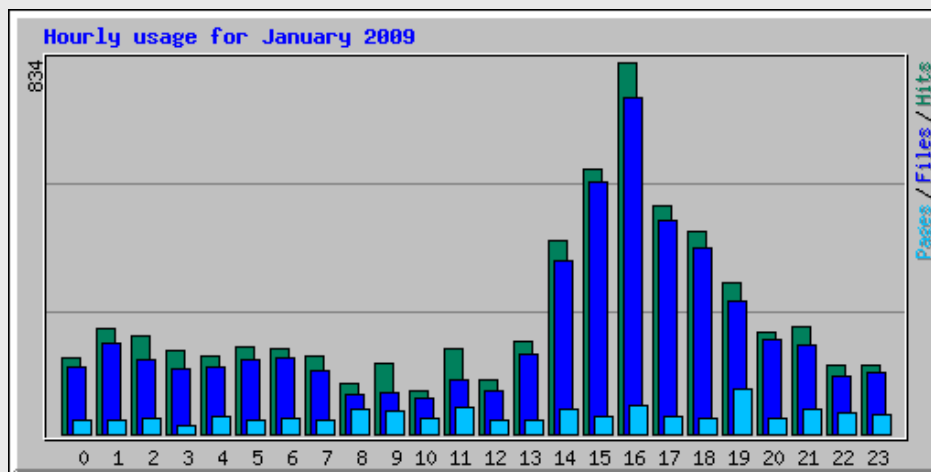

28	262		194		39		24		32		443492	
29	228	3 57%	193	3 49%	26	2 54%	19	3 05%	24	6 27%	672105	3 88%
30	221	3 46%	187	3 38%	21	2 05%	15	2 41%	28	7 31%	1139238	6 58%
31	215	3 37%	188	3 40%	25	2 44%	19	3 05%	30	7 83%	943752	5 45%

Hourly Statistics for January 2009												
Hour	Hits			Files			Pages			KBytes		
	Avg	Total		Avg	Total		Avg	Total		Avg	Total	
0	5	172	2 70%	4	152	2 75%	1	32	3 13%	28691	889409	5 14%
1	7	237	3 71%	6	203	3 67%	1	32	3 13%	35716	1107210	6 39%
2	7	221	3 46%	5	167	3 02%	1	35	3 42%	41655	1291319	7 46%
3	6	188	2 95%	4	144	2 60%	0	20	1 96%	35440	1098645	6 34%
4	5	175	2 74%	4	150	2 71%	1	39	3 81%	33593	1041368	6 01%
5	6	196	3 07%	5	168	3 04%	0	29	2 83%	38424	1191152	6 88%
6	6	192	3 01%	5	171	3 09%	1	33	3 23%	38112	1181472	6 82%
7	5	173	2 71%	4	142	2 57%	0	29	2 83%	28994	898811	5 19%
8	3	115	1 80%	2	89	1 61%	1	55	5 38%	3804	117916	0 68%
9	5	160	2 51%	2	91	1 65%	1	51	4 99%	6396	198261	1 14%
10	3	98	1 54%	2	80	1 45%	1	35	3 42%	5696	176570	1 02%
11	6	189	2 96%	3	120	2 17%	1	61	5 96%	8671	268813	1 55%
12	3	121	1 90%	3	97	1 75%	0	30	2 93%	12704	393821	2 27%
13	6	206	3 23%	5	179	3 24%	0	30	2 93%	24513	759895	4 39%
14	13	433	6 78%	12	389	7 04%	1	57	5 57%	34326	1064099	6 14%
15	19	592	9 28%	18	564	10 20%	1	37	3 62%	28327	878146	5 07%
16	26	834	13 07%	24	754	13 64%	2	64	6 26%	29502	914575	5 28%
17	16	510	7 99%	15	480	8 68%	1	41	4 01%	14975	464234	2 68%
18	14	456	7 15%	13	416	7 53%	1	33	3 23%	16637	515732	2 98%
19	10	338	5 30%	9	296	5 35%	3	102	9 97%	12764	395683	2 28%
20	7	228	3 57%	6	210	3 80%	1	33	3 23%	13338	413479	2 39%
21	7	240	3 76%	6	198	3 58%	1	55	5 38%	20277	628596	3 63%
22	4	153	2 40%	4	129	2 33%	1	47	4 59%	21525	667278	3 85%
23	5	155	2 43%	4	139	2 51%	1	43	4 20%	24602	762662	4 40%

Top 30 of 125 Total URLs			
#	Hits	KBytes	URL
	4 56%	0 01%