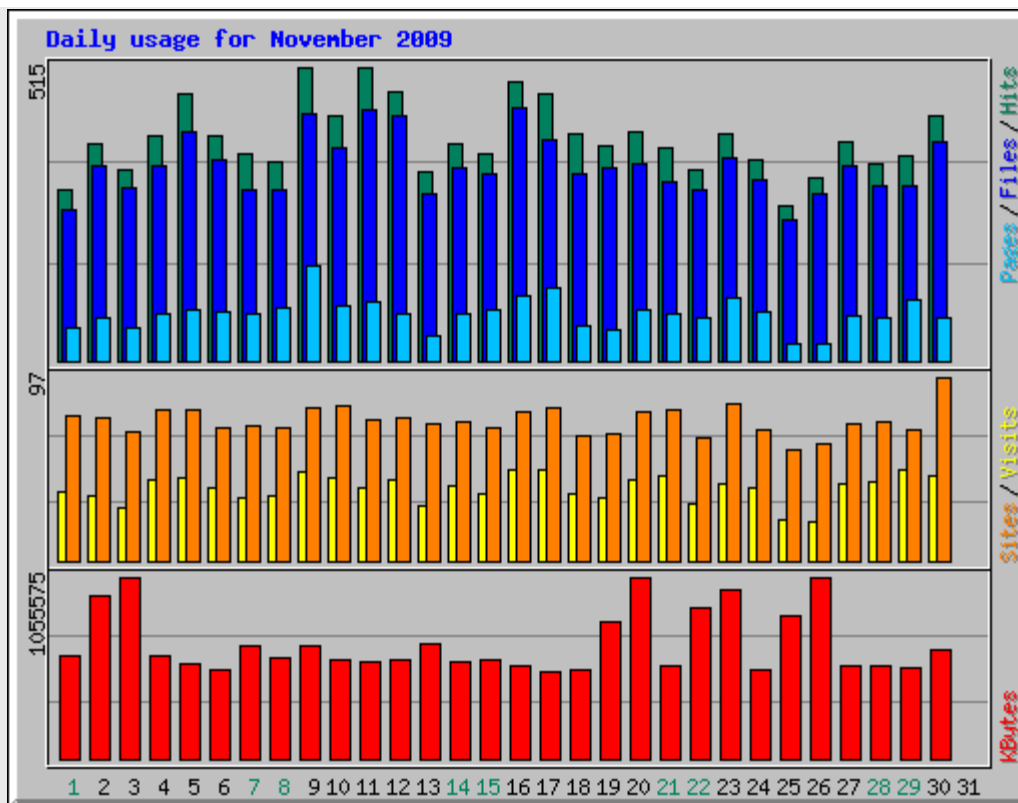

Daily Statistics for November 2009												
Day	Hits		Files		Pages		Visits		Sites		KBytes	
1	298	2.55%	266	2.60%	59	2.37%	36	3.14%	76	6.42%	599850	2.98%
2	381	3.26%	342	3.34%	74	2.97%	34	2.96%	75	6.33%	942702	4.69%
3	334	2.86%	304	2.97%	59	2.37%	28	2.44%	68	5.74%	1047162	5.21%
4	395	3.38%	342	3.34%	81	3.25%	43	3.75%	80	6.76%	594206	2.96%
5	466	3.99%	402	3.92%	89	3.57%	44	3.84%	80	6.76%	545316	2.71%
6	393	3.36%	353	3.44%	85	3.41%	38	3.31%	70	5.91%	518004	2.58%
7	364	3.12%	300	2.93%	84	3.37%	33	2.88%	71	6.00%	657790	3.27%
8	350	3.00%	301	2.94%	94	3.77%	34	2.96%	70	5.91%	584818	2.91%
9	515	4.41%	432	4.22%	168	6.74%	47	4.10%	81	6.84%	651668	3.24%
10	429	3.67%	372	3.63%	95	3.81%	44	3.84%	82	6.93%	570754	2.84%
11	512	4.38%	438	4.27%	103	4.13%	39	3.40%	74	6.25%	563371	2.80%
12	472	4.04%	428	4.18%	83	3.33%	43	3.75%	75	6.33%	575044	2.86%
13	330	2.82%	292	2.85%	45	1.81%	29	2.53%	72	6.08%	669115	3.33%
14	381	3.26%	339	3.31%	83	3.33%	40	3.49%	73	6.17%	565438	2.81%
15	361	3.09%	328	3.20%	90	3.61%	35	3.05%	70	5.91%	577002	2.87%
16	488	4.18%	443	4.32%	114	4.57%	48	4.18%	79	6.67%	544522	2.71%
17	468	4.01%	388	3.79%	128	5.13%	48	4.18%	81	6.84%	505464	2.52%
18	399	3.42%	329	3.21%	63	2.53%	35	3.05%	66	5.57%	514220	2.56%
19	378	3.24%	339	3.31%	56	2.25%	33	2.88%	67	5.66%	791829	3.94%
20	402	3.44%	346	3.38%	90	3.61%	43	3.75%	79	6.67%	1047293	5.21%
21	373	3.19%	315	3.07%	83	3.33%	45	3.92%	80	6.76%	540126	2.69%
22	333	2.85%	300	2.93%	76	3.05%	30	2.62%	65	5.49%	873368	4.35%
23	398	3.41%	356	3.47%	110	4.41%	41	3.57%	83	7.01%	984321	4.90%