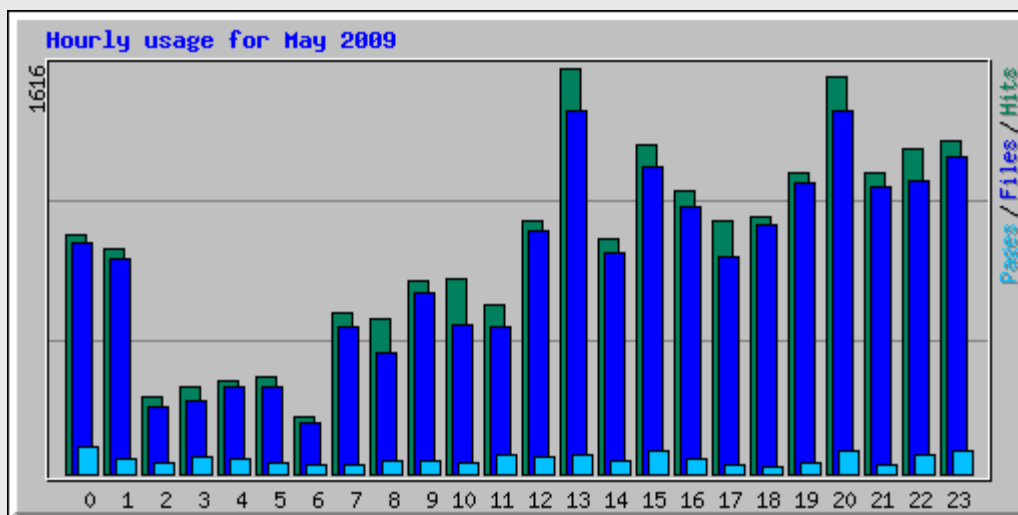

24	333	1.54%	294	1.48%	17	1.19%	14	1.64%	27	4.81%	214163	1.77%
25	382	1.77%	323	1.63%	35	2.45%	22	2.57%	34	6.06%	473707	3.92%
26	1273	5.90%	1216	6.14%	116	8.12%	45	5.26%	47	8.38%	346812	2.87%
27	570	2.64%	538	2.72%	62	4.34%	39	4.56%	44	7.84%	379054	3.14%
28	773	3.58%	720	3.64%	36	2.52%	23	2.69%	34	6.06%	260689	2.16%
29	785	3.64%	756	3.82%	47	3.29%	32	3.74%	37	6.60%	670543	5.55%
30	278	1.29%	248	1.25%	57	3.99%	34	3.97%	39	6.95%	283068	2.34%
31	401	1.86%	383	1.93%	74	5.18%	33	3.86%	31	5.53%	319833	2.65%

Hourly Statistics for May 2009												
Hour	Hits			Files			Pages			KBytes		
	Avg	Total		Avg	Total		Avg	Total		Avg	Total	
0	30	948	4.39%	29	917	4.63%	3	104	7.28%	18029	558900	4.63%
1	28	893	4.14%	27	852	4.30%	1	58	4.06%	20073	622263	5.15%
2	9	308	1.43%	8	270	1.36%	1	41	2.87%	10665	330619	2.74%
3	11	347	1.61%	9	292	1.47%	2	70	4.90%	14966	463945	3.84%
4	11	367	1.70%	11	347	1.75%	1	60	4.20%	13496	418386	3.46%
5	12	386	1.79%	11	349	1.76%	1	46	3.22%	10797	334706	2.77%
6	7	230	1.07%	6	204	1.03%	1	34	2.38%	10622	329292	2.73%
7	20	641	2.97%	18	582	2.94%	1	39	2.73%	15826	490591	4.06%
8	19	613	2.84%	15	483	2.44%	1	55	3.85%	15853	491428	4.07%
9	24	766	3.55%	23	721	3.64%	1	49	3.43%	5900	182909	1.51%
10	25	780	3.61%	19	597	3.01%	1	46	3.22%	6003	186098	1.54%
11	21	669	3.10%	18	583	2.94%	2	75	5.25%	9912	307270	2.54%
12	32	1007	4.67%	31	964	4.87%	2	68	4.76%	11281	349697	2.90%
13	52	1616	7.49%	46	1441	7.28%	2	78	5.46%	3021	93643	0.78%
14	30	938	4.35%	28	880	4.44%	1	51	3.57%	6205	192352	1.59%
15	42	1310	6.07%	39	1224	6.18%	2	89	6.23%	11202	347256	2.88%
16	36	1128	5.23%	34	1059	5.35%	1	59	4.13%	13181	408616	3.38%
17	32	1010	4.68%	27	867	4.38%	1	39	2.73%	18693	579470	4.80%
18	33	1026	4.75%	32	994	5.02%	1	31	2.17%	26110	809409	6.70%
19	38	1199	5.56%	37	1157	5.84%	1	45	3.15%	27890	864593	7.16%