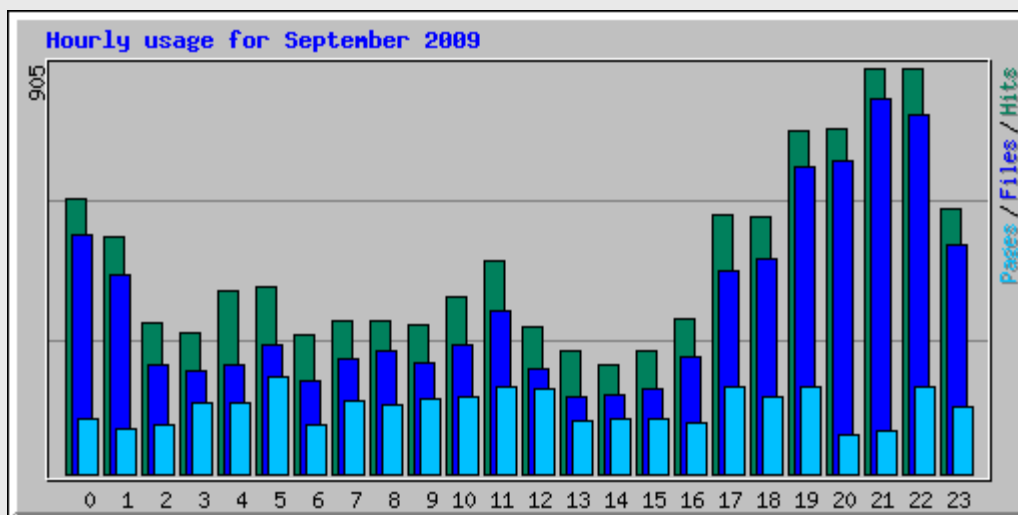

24	297	2.61%	263	2.89%	78	2.18%	29	1.70%	73	6.91%	440919	3.16%
25	353	3.11%	299	3.28%	93	2.60%	46	2.70%	80	7.58%	376237	2.70%
26	252	2.22%	228	2.50%	51	1.42%	25	1.47%	69	6.53%	427650	3.07%
27	234	2.06%	202	2.22%	41	1.14%	24	1.41%	57	5.40%	416649	2.99%
28	329	2.90%	282	3.10%	82	2.29%	42	2.47%	81	7.67%	392051	2.81%
29	310	2.73%	271	2.98%	56	1.56%	24	1.41%	73	6.91%	425443	3.05%
30	366	3.22%	323	3.55%	93	2.60%	43	2.52%	99	9.38%	648806	4.66%

Hourly Statistics for September 2009												
Hour	Hits			Files			Pages			KBytes		
	Avg	Total		Avg	Total		Avg	Total		Avg	Total	
0	20	613	5.40%	17	531	5.83%	4	122	3.41%	29005	870158	6.24%
1	17	527	4.64%	14	442	4.85%	3	102	2.85%	20179	605380	4.34%
2	11	336	2.96%	8	243	2.67%	3	108	3.02%	22499	674970	4.84%
3	10	315	2.77%	7	228	2.50%	5	159	4.44%	13461	403827	2.90%
4	13	410	3.61%	8	242	2.66%	5	159	4.44%	14047	421403	3.02%
5	13	417	3.67%	9	286	3.14%	7	218	6.09%	18191	545718	3.92%
6	10	309	2.72%	6	209	2.30%	3	111	3.10%	19008	570233	4.09%
7	11	341	3.00%	8	258	2.83%	5	163	4.55%	18506	555184	3.98%
8	11	343	3.02%	9	272	2.99%	5	153	4.27%	15679	470381	3.38%
9	11	332	2.92%	8	248	2.72%	5	165	4.61%	12022	360673	2.59%
10	13	394	3.47%	9	287	3.15%	5	172	4.80%	14276	428268	3.07%
11	15	473	4.16%	12	362	3.98%	6	196	5.47%	3114	93405	0.67%
12	10	327	2.88%	7	236	2.59%	6	188	5.25%	3995	119842	0.86%
13	9	275	2.42%	5	173	1.90%	3	117	3.27%	4516	135471	0.97%
14	8	243	2.14%	5	176	1.93%	4	124	3.46%	4900	147015	1.06%
15	9	274	2.41%	6	188	2.06%	4	124	3.46%	8672	260172	1.87%
16	11	344	3.03%	8	262	2.88%	3	115	3.21%	23545	706356	5.07%
17	19	578	5.09%	15	453	4.97%	6	194	5.42%	33745	1012356	7.27%
18	19	575	5.06%	16	480	5.27%	5	173	4.83%	26681	800429	5.74%
19	25	763	6.72%	22	684	7.51%	6	196	5.47%	41397	1241908	8.91%
20	25	768	6.76%	23	697	7.65%	2	85	2.37%	36798	1103940	7.92%