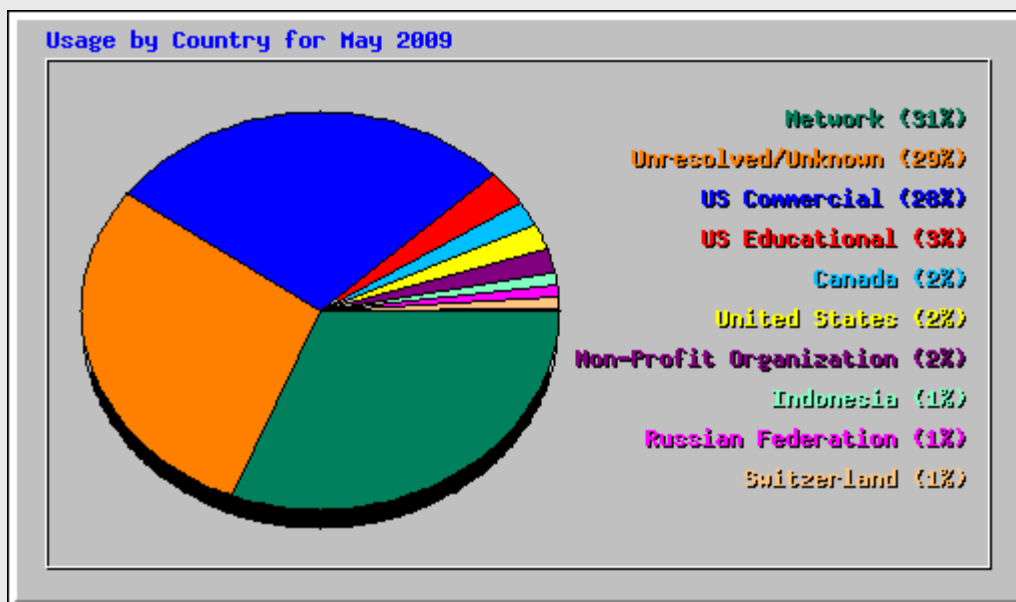

6	583	2.70%	Mozilla/5.0 (Macintosh; U; Intel Mac OS X 10.4; en-US; rv:1.9
7	570	2.64%	Mozilla/4.0 (compatible; MSIE 7.0; Windows NT 6.0; SLCC1; .NE
8	558	2.59%	Mozilla/5.0 (Macintosh; U; Intel Mac OS X 10_4_11; en) AppleWebKit
9	553	2.56%	Mozilla/5.0 (Windows; U; Windows NT 6.0; en-US; rv:1.9.0.10)
10	487	2.26%	Mozilla/5.0 (Macintosh; U; PPC Mac OS X 10_4_11; en) AppleWebKit
11	470	2.18%	Mozilla/4.0 (compatible; MSIE 7.0; Windows NT 5.1; GTB6; .NET
12	460	2.13%	Mozilla/5.0 (X11; U; Linux i686; en-US; rv:1.9a1) Gecko/20070
13	443	2.05%	Mozilla/4.0 (compatible; MSIE 7.0; Windows NT 5.1)
14	438	2.03%	Mozilla/4.0 (compatible; MSIE 7.0; Windows NT 5.1; GTB5; SU 3
15	433	2.01%	Mozilla/5.0 (Windows; U; Windows NT 5.1; en-US) AppleWebKit/5

Top 24 of 24 Total Countries							
#	Hits		Files		KBytes		Country
1	6765	31.35%	6350	32.06%	175618	1.45%	Network
2	6241	28.92%	5718	28.87%	10523085	87.14%	Unresolved/Unknown
3	5986	27.74%	5551	28.03%	904371	7.49%	US Commercial
4	742	3.44%	736	3.72%	3538	0.03%	US Educational
5	464	2.15%	458	2.31%	2384	0.02%	Canada
6	358	1.66%	350	1.77%	1726	0.01%	United States
7	350	1.62%	225	1.14%	415445	3.44%	Non-Profit Organization
8	153	0.71%	151	0.76%	814	0.01%	Indonesia
9	114	0.53%	107	0.54%	609	0.01%	Russian Federation
10	112	0.52%	111	0.56%	680	0.01%	Switzerland
11	110	0.51%	108	0.55%	646	0.01%	Brazil
12	64	0.30%	63	0.32%	375	0.00%	Australia
13	34	0.16%	34	0.17%	268	0.00%	Netherlands
14	31	0.14%	20	0.10%	30497	0.25%	China
15	17	0.08%	16	0.08%	222	0.00%	Poland
16	14	0.06%	14	0.07%	199	0.00%	Denmark
17	8	0.04%	7	0.04%	4	0.00%	Portugal