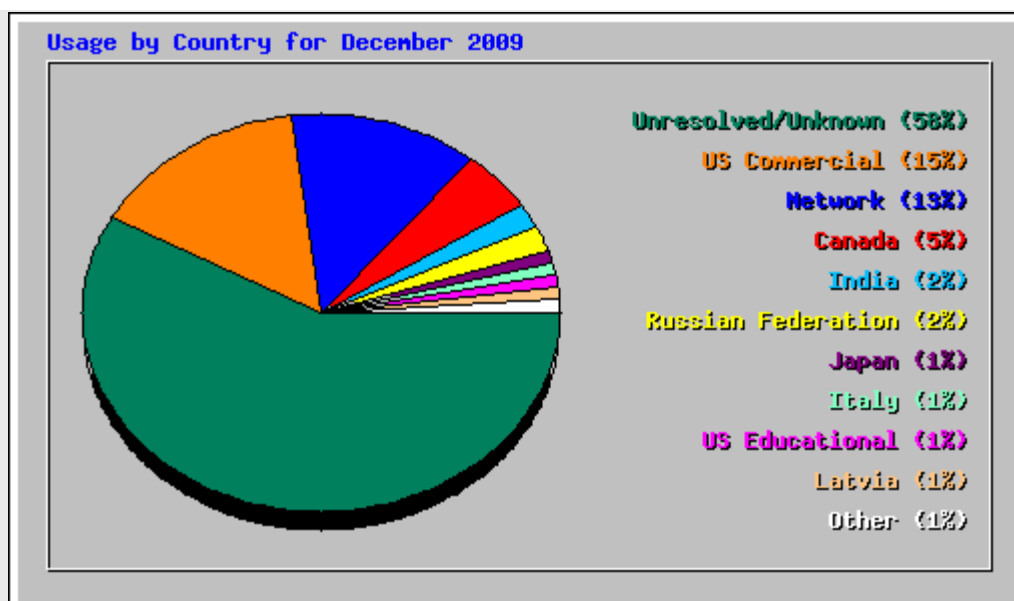

Top 17 of 17 Total Countries							
#	Hits		Files		KBytes		Country
1	306	58.17%	289	63.52%	1386158	93.54%	Unresolved/Unknown
2	81	15.40%	62	13.63%	7452	0.50%	US Commercial
3	69	13.12%	54	11.87%	4903	0.33%	Network
4	24	4.56%	19	4.18%	183	0.01%	Canada
5	11	2.09%	10	2.20%	118	0.01%	India
6	9	1.71%	5	1.10%	23	0.00%	Russian Federation
7	5	0.95%	3	0.66%	12	0.00%	Japan
8	4	0.76%	0	0.00%	1	0.00%	Italy
9	3	0.57%	3	0.66%	21016	1.42%	US Educational
10	3	0.57%	2	0.44%	33	0.00%	Latvia
11	2	0.38%	2	0.44%	11190	0.76%	Brazil
12	2	0.38%	2	0.44%	11798	0.80%	China
13	2	0.38%	2	0.44%	13779	0.93%	Germany
14	2	0.38%	2	0.44%	13753	0.93%	Spain
15	1	0.19%	0	0.00%	0	0.00%	Non-Profit Organization
16	1	0.19%	1	0.22%	7022	0.47%	Czech Republic
17	1	0.19%	1	0.22%	4434	0.30%	Mexico