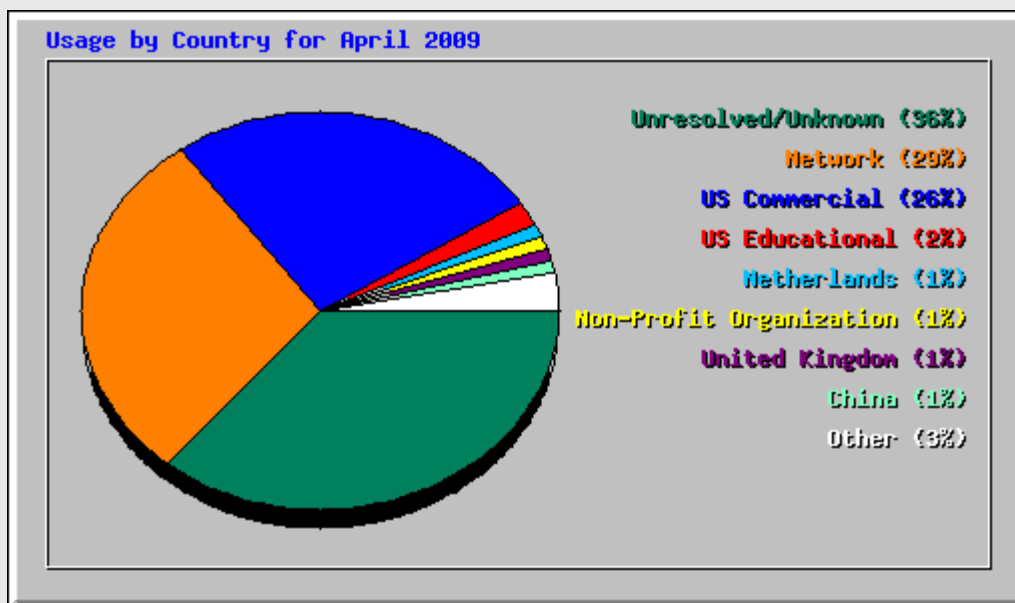

9	611	2.73%	Mozilla/4.0 (compatible; MSIE 7.0; Windows NT 6.0; SLCC1; .NE
10	471	2.11%	Mozilla/5.0 (Windows; U; Windows NT 6.0; en-US; rv:1.9.0.8) G
11	466	2.09%	Mozilla/4.0 (compatible; MSIE 7.0; Windows NT 5.1; .NET CLR 2
12	393	1.76%	Mozilla/4.0 (compatible; MSIE 8.0; Windows NT 5.1; Trident/4.
13	393	1.76%	Mozilla/5.0 (Macintosh; U; PPC Mac OS X 10_4_11; en) AppleWebKit
14	390	1.74%	Mozilla/5.0 (Macintosh; U; PPC Mac OS X 10_5_6; en-us) AppleWebKit
15	387	1.73%	Mozilla/4.0 (compatible; MSIE 6.0; Windows NT 5.1; SV1; GTB5;

Top 29 of 29 Total Countries						
#	Hits	Files	KBytes	Country		
1	8147	7737	11793263	Unresolved/Unknown		
2	6381	6235	261190	Network		
3	5847	5396	487317	US Commercial		
4	348	339	3873	US Educational		
5	286	280	1330	Netherlands		
6	266	143	461131	Non-Profit Organization		
7	162	160	847	United Kingdom		
8	113	112	172840	China		
9	103	103	9785	Australia		
10	99	96	505	India		
11	98	96	445	Germany		
12	94	93	462	United States		
13	93	92	442	US Government		
14	93	92	442	Brazil		
15	93	92	442	Canada		
16	60	59	369	Switzerland		
17	20	15	9	Poland		
18	12	6	122	Russian Federation		
19	8	4	41	Seychelles		
20	7	7	14047	Belgium