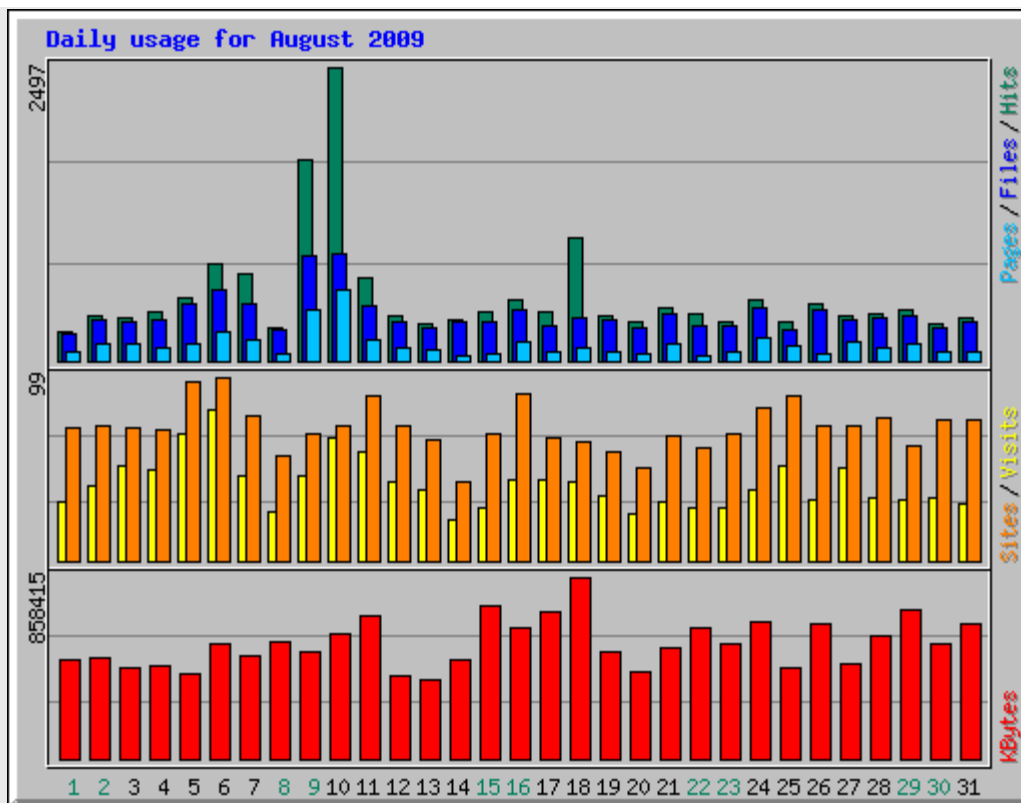

Daily Statistics for August 2009												
Day	Hits		Files		Pages		Visits		Sites		KBytes	
1	252	1.46%	229	1.89%	74	1.74%	32	2.51%	72	6.58%	463870	2.74%
2	384	2.22%	345	2.84%	142	3.35%	40	3.13%	73	6.67%	472919	2.80%
3	369	2.14%	330	2.72%	141	3.32%	51	4.00%	72	6.58%	431849	2.55%
4	411	2.38%	341	2.81%	117	2.76%	49	3.84%	71	6.48%	441000	2.61%
5	534	3.09%	476	3.92%	137	3.23%	68	5.33%	96	8.77%	400363	2.37%
6	832	4.82%	608	5.01%	241	5.68%	81	6.35%	99	9.04%	544343	3.22%
7	735	4.25%	477	3.93%	178	4.20%	46	3.61%	78	7.12%	487330	2.88%
8	286	1.66%	257	2.12%	55	1.30%	26	2.04%	56	5.11%	548594	3.24%
9	1709	9.89%	884	7.28%	428	10.09%	46	3.61%	68	6.21%	507781	3.00%
10	2497	14.45%	905	7.46%	599	14.12%	66	5.17%	73	6.67%	587839	3.47%
11	701	4.06%	467	3.85%	171	4.03%	59	4.62%	89	8.13%	677646	4.00%
12	383	2.22%	339	2.79%	102	2.41%	43	3.37%	73	6.67%	388520	2.30%
13	322	1.86%	274	2.26%	86	2.03%	38	2.98%	65	5.94%	377014	2.23%
14	349	2.02%	328	2.70%	39	0.92%	22	1.72%	43	3.93%	467890	2.77%
15	414	2.40%	323	2.66%	52	1.23%	28	2.19%	68	6.21%	724325	4.28%
16	512	2.96%	441	3.63%	169	3.98%	44	3.45%	90	8.22%	614991	3.63%
17	410	2.37%	299	2.46%	81	1.91%	44	3.45%	66	6.03%	691156	4.08%
18	1048	6.07%	357	2.94%	102	2.41%	43	3.37%	64	5.84%	858415	5.07%
19	387	2.24%	344	2.83%	68	1.60%	35	2.74%	59	5.39%	502350	2.97%
20	325	1.88%	281	2.31%	53	1.25%	25	1.96%	50	4.57%	408417	2.41%
21	445	2.58%	398	3.28%	137	3.23%	32	2.51%	67	6.12%	528162	3.12%
22	406	2.35%	301	2.48%	49	1.16%	28	2.19%	61	5.57%	616953	3.65%
23	330	1.91%	294	2.42%	73	1.72%	29	2.27%	68	6.21%	545232	3.22%