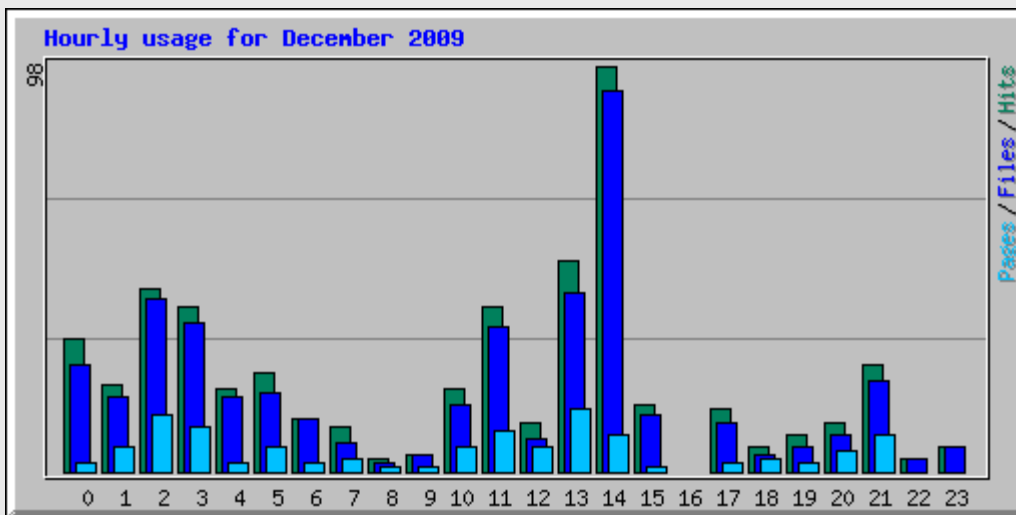

Hourly Statistics for December 2009												
Hour	Hits			Files			Pages			KBytes		
	Avg	Total		Avg	Total		Avg	Total		Avg	Total	
0	16	32	6.08%	13	26	5.71%	1	2	1.72%	64675	129350	8.73%
1	10	21	3.99%	9	18	3.96%	3	6	5.17%	62063	124125	8.38%
2	22	44	8.37%	21	42	9.23%	7	14	12.07%	57161	114323	7.71%