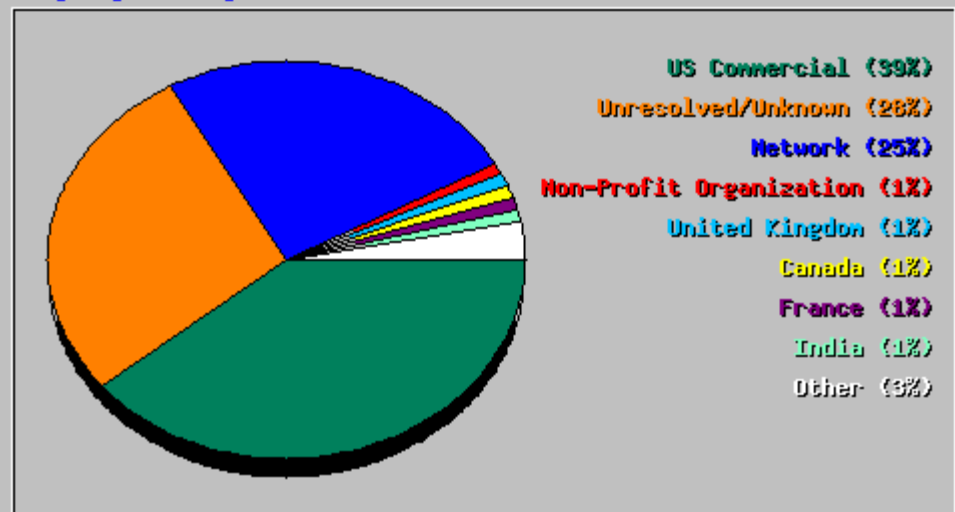

Top 15 of 197 Total User Agents

#	Hits		User Agent
1	3873	16.97%	Mozilla/4.0 (compatible; MSIE 6.0; Windows NT 5.1; SV1)
2	2274	9.97%	Mozilla/4.0 (compatible; MSIE 7.0; Windows NT 6.0; SLCC1; .NE
3	1705	7.47%	Mozilla/4.0 (compatible; MSIE 7.0; Windows NT 6.0; GTB6; SLCC
4	930	4.08%	Mozilla/5.0 (Macintosh; U; Intel Mac OS X 10.5; en-US; rv:1.9
5	910	3.99%	Mozilla/5.0 (Macintosh; U; Intel Mac OS X; en-US; rv:1.8.1.20
6	702	3.08%	Mozilla/5.0 (Windows; U; Windows NT 5.1; en-US; rv:1.9.0.10)
7	685	3.00%	Mozilla/5.0 (Windows; U; Windows NT 5.1; en-US; rv:1.9.0.11)
8	620	2.72%	Mozilla/4.0 (compatible; MSIE 6.0; Windows NT 5.1; SV1; .NET
9	584	2.56%	Mozilla/4.0 (compatible; MSIE 8.0; Windows NT 5.1; Trident/4.
10	480	2.10%	Mozilla/5.0 (Macintosh; U; Intel Mac OS X 10_5_7; en-us) Appl
11	447	1.96%	MLBot (www.metadatalabs.com/mlbot)
12	413	1.81%	Mozilla/4.0 (compatible; MSIE 7.0; Windows NT 5.1; .NET CLR 1
13	377	1.65%	Mozilla/4.0 (compatible; MSIE 7.0; Windows NT 5.1; GTB6; .NET
14	376	1.65%	Mozilla/5.0 (Windows; U; Windows NT 5.1; en-GB; rv:1.9.0.10)
15	368	1.61%	Mozilla/4.0 (compatible; MSIE 6.0; Windows NT 5.1)

Usage by Country for June 2009

Top 22 of 22 Total Countries

#	Hits		Files		KBytes		Country
1	9002	39.45%	6210	33.69%	1157022	10.31%	US Commercial
2	6414	28.11%	6159	33.41%	9329617	83.17%	Unresolved/Unknown
3	5652	24.77%	4675	25.36%	169783	1.51%	Network
4	326	1.43%	213	1.16%	442500	3.94%	Non-Profit Organization
5	201	0.88%	197	1.07%	1081	0.01%	United Kingdom
6	185	0.81%	184	1.00%	884	0.01%	Canada
7	185	0.81%	184	1.00%	884	0.01%	France
8	121	0.53%	116	0.63%	885	0.01%	India
9	109	0.48%	102	0.55%	491	0.00%	US Educational